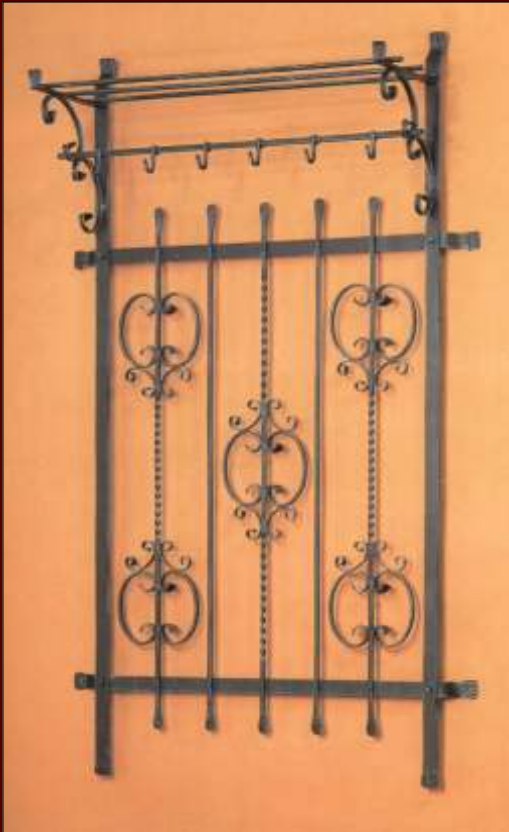

GRILLS THAT MAKE THE DIFFERENCE

Or-nate

Custom-Build Design

MC OTS - 301
B 880 W 270 H 1460

MC OTS - 302
B 450 W 260 H 1350

MC OTS - 303
B 640 W 270 H 1460

MC OTS - 304
B 570 W 240 H 220

MC OTS - 305
B 470 W 180 H 170

MC OWB - 401
B 30 W 320 H 270

MC OTS - 306
B 810 W 250 H 250

MC OWB - 402
B 30 W 260 H 230

MC OFS - 101
 Ø 330 H 440

MC OFS - 102
 B 520 W 390 H 430

MC OFS - 103
 Ø 230 H 450

MC OFS - 104
 B 370 W 180 H 410

MC OWL - 704
B 300 W 120 H 250

All dimensions in mm

Exclusive Features:

- Or-nate series is an exclusive range of grill products of wrought iron from metalcraft.
- Or-nate series of grill products exhibit an aristocratic and Victorian look in medieval designs.
- Or-nate wrought iron grills can have a combination with brass items for special effects.
- Or-nate luminaries are also custom-built to the designer's choice and blend with the environ.
- Or-nate flower pot stands have a wide choice to go with individual's taste.
- Or-nate self design type stands can be made to merge with all types of decor and finish.
- Or-nate series is in general, an added jewel to our crown of metalcraft.